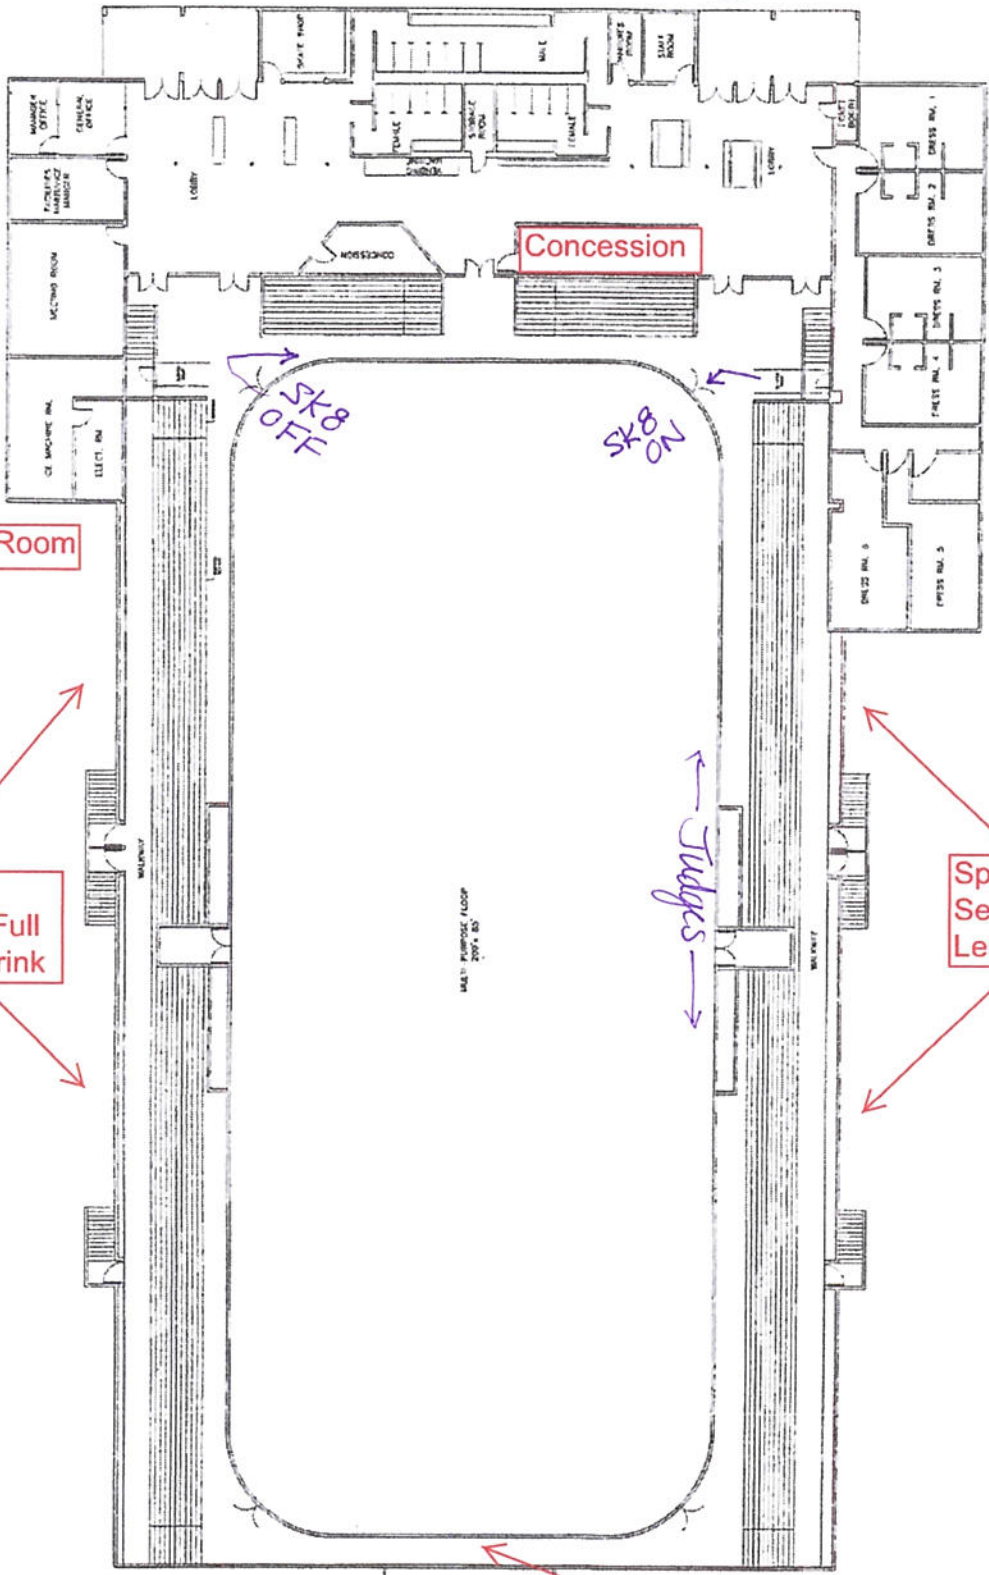

Main Entrances

Dressing Rooms (4)

Concession

Meeting Room

Spectator Seating - Full Length of rink

Spectator Seating - Full Length of rink

Zamboni Entrance

SK8 OFF

SK8 ON

Judges

MEET: RINKSIDE LOOP
200' x 80'

DATE	10/19/14	SCALE	1/8" = 1'-0"
DRAWN	J.S.J.	CHECKED	J.S.J.
PROJECT	MSA ARENA	NO.	10/19/14-01
DESCRIPTION	FLOOR PLAN	DATE	10/19/14
BY	J.S.J.	DATE	10/19/14
NO.	10/19/14-01	DATE	10/19/14